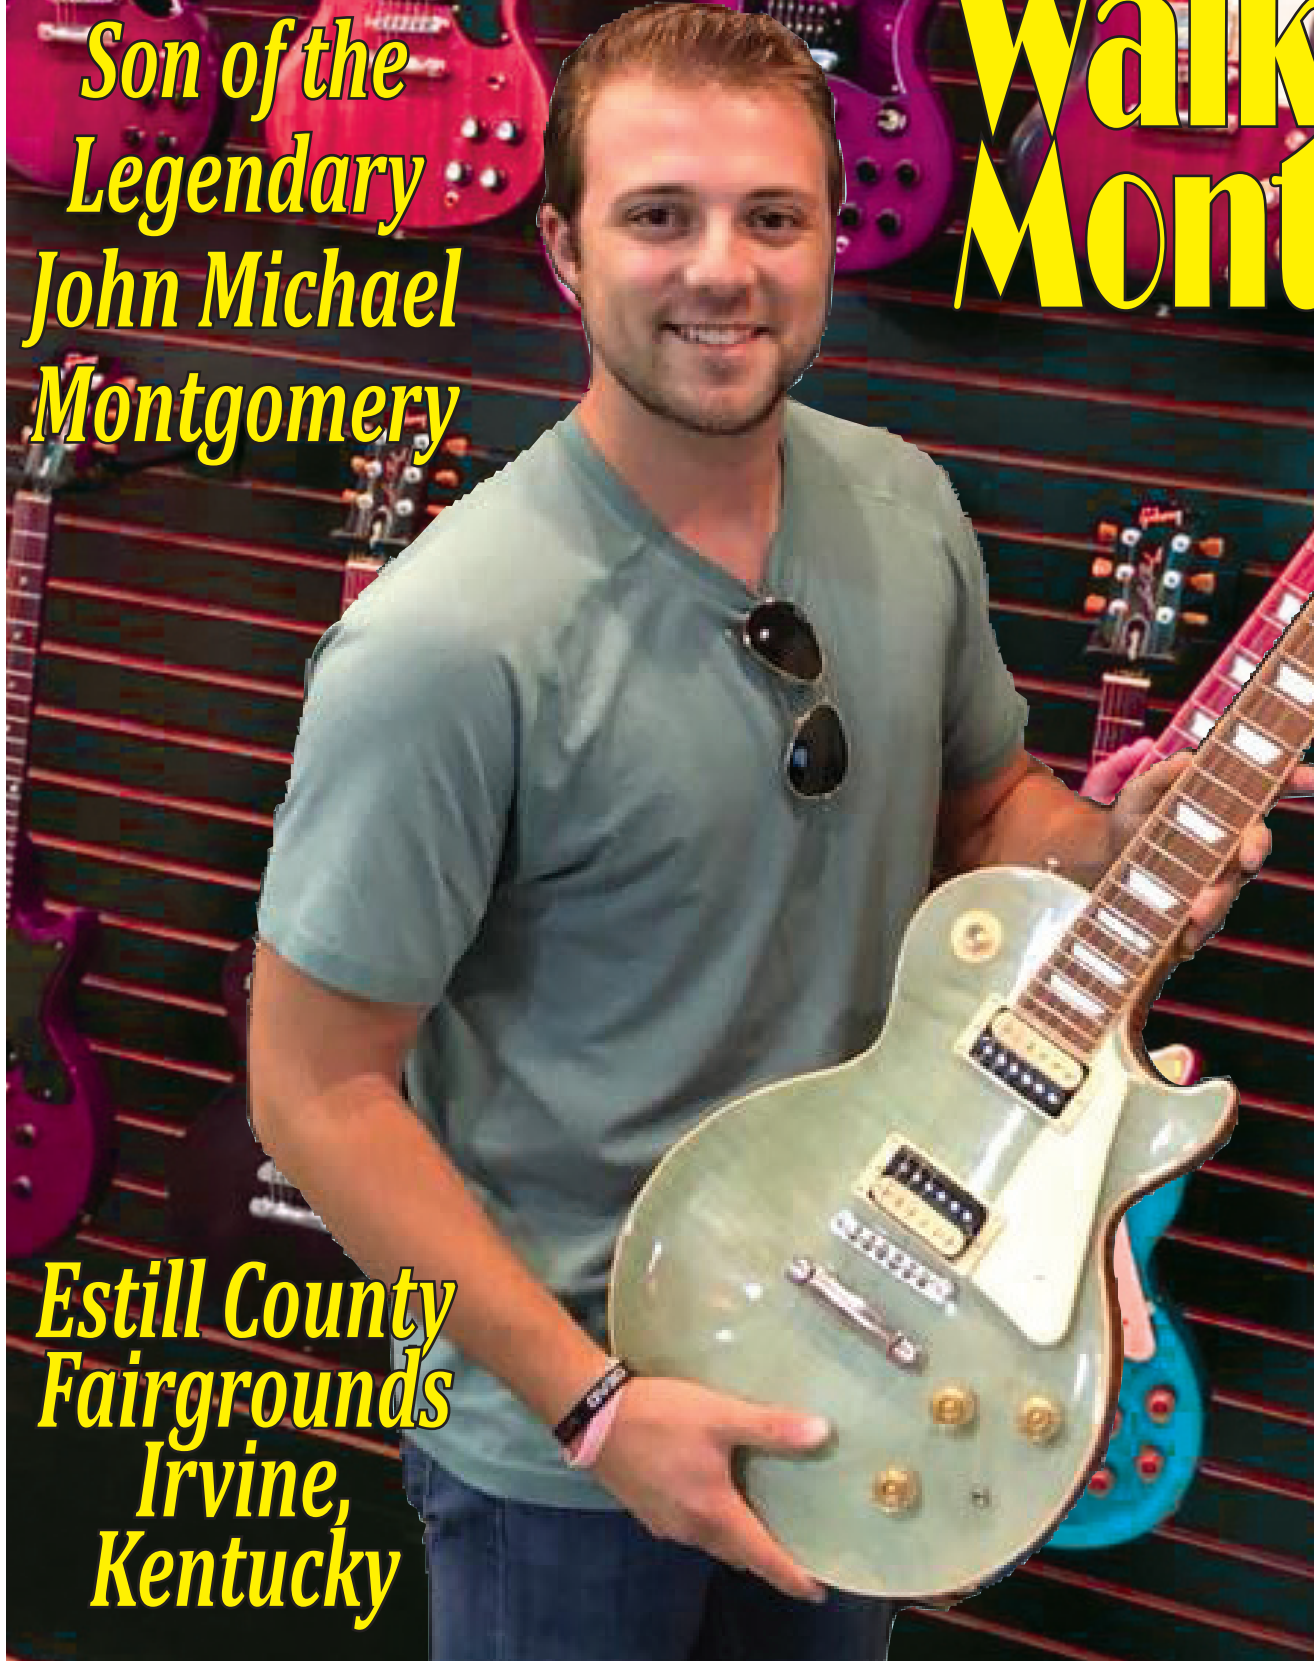

# Hometown Throwdown Concert Headline Performance by

Son of the  
Legendary  
John Michael  
Montgomery

# Walker Montgomery

Admission  
**\$15.00**

**Saturday  
June 30<sup>th</sup>**

**6:00 PM**

Estill County  
Fairgrounds  
Irvine,  
Kentucky

## The Heart of Kentucky

Since 1808  
210 Years

226th  
Anniversary