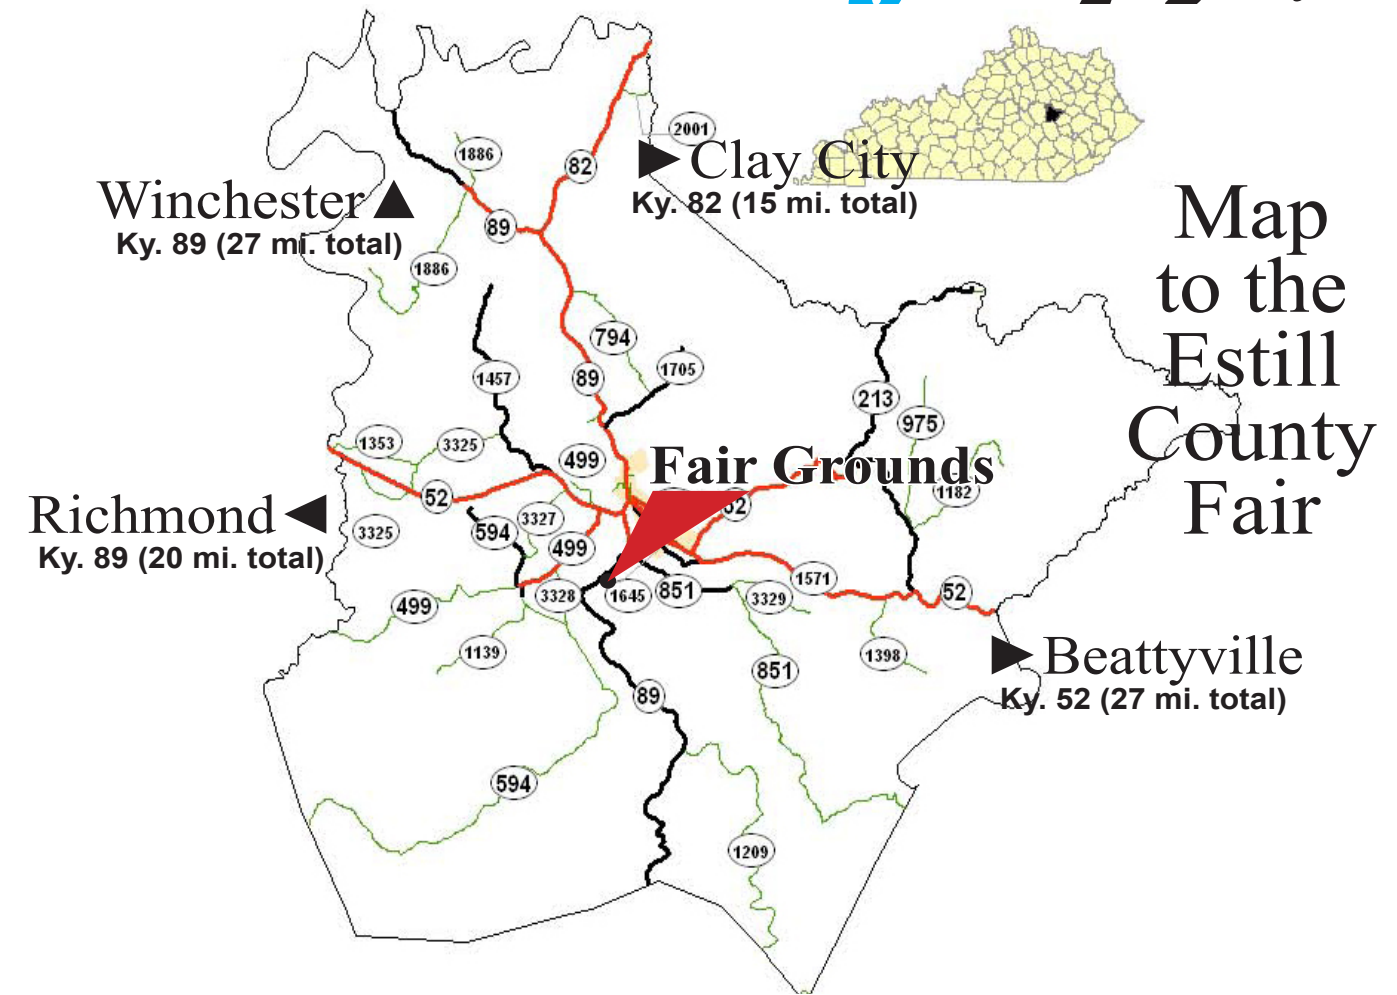

# Hometown Throwdown Concert Headline Performance by

Son of the  
Legendary  
John Michael  
Montgomery

# Estill County

## The Heart of Kentucky

Since 1808  
210 Years

226th  
Anniversary

# Kentucky 1792-2018

Winchester  
Ky. 89 (27 mi. total)

Clay City  
Ky. 82 (15 mi. total)

Richmond  
Ky. 89 (20 mi. total)

Beattyville  
Ky. 52 (27 mi. total)

Map  
to the  
Estill  
County  
Fair