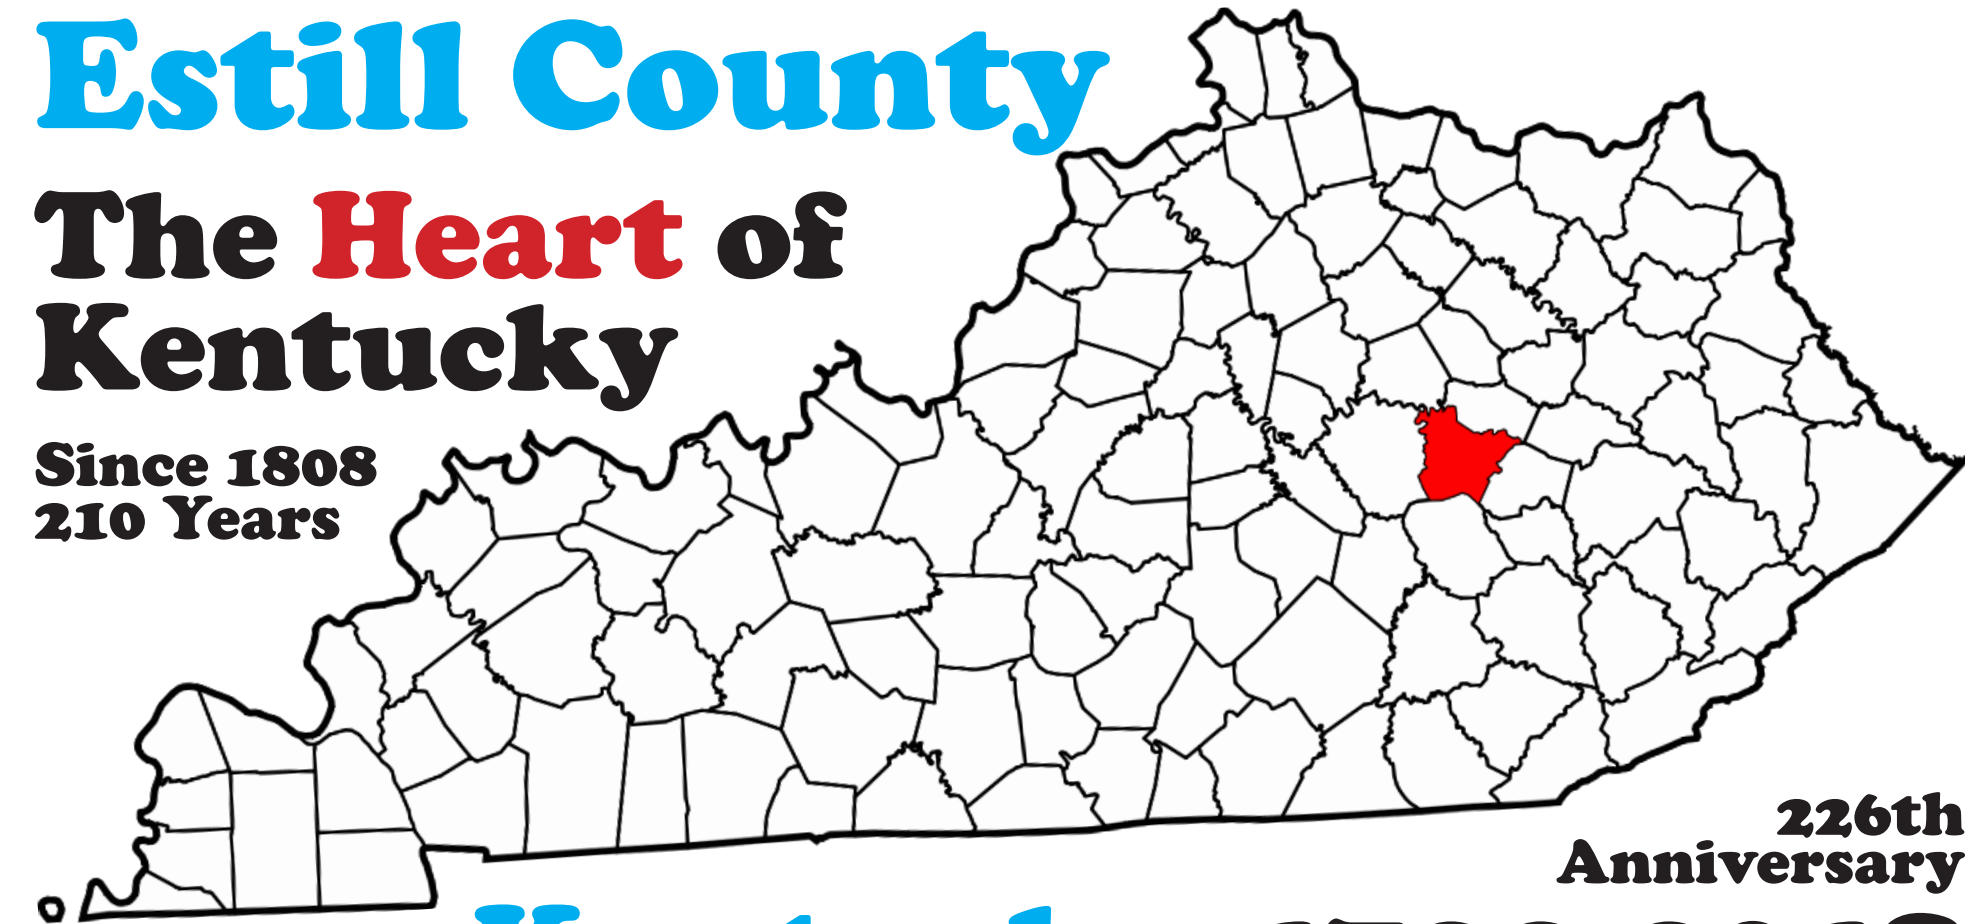

# Hometown Throwdown Concert Headline Performance by

Son of the  
Legendary  
John Michael  
Montgomery

# Estill County

## The Heart of Kentucky

Since 1808  
210 Years

226th  
Anniversary

# Kentucky 1792-2018

Winchester  
Ky. 89 (27 mi. total)

Clay City  
Ky. 82 (15 mi. total)

Richmond  
Ky. 89 (20 mi. total)

Beattyville  
Ky. 52 (27 mi. total)

Map  
to the  
Estill  
County  
Fair